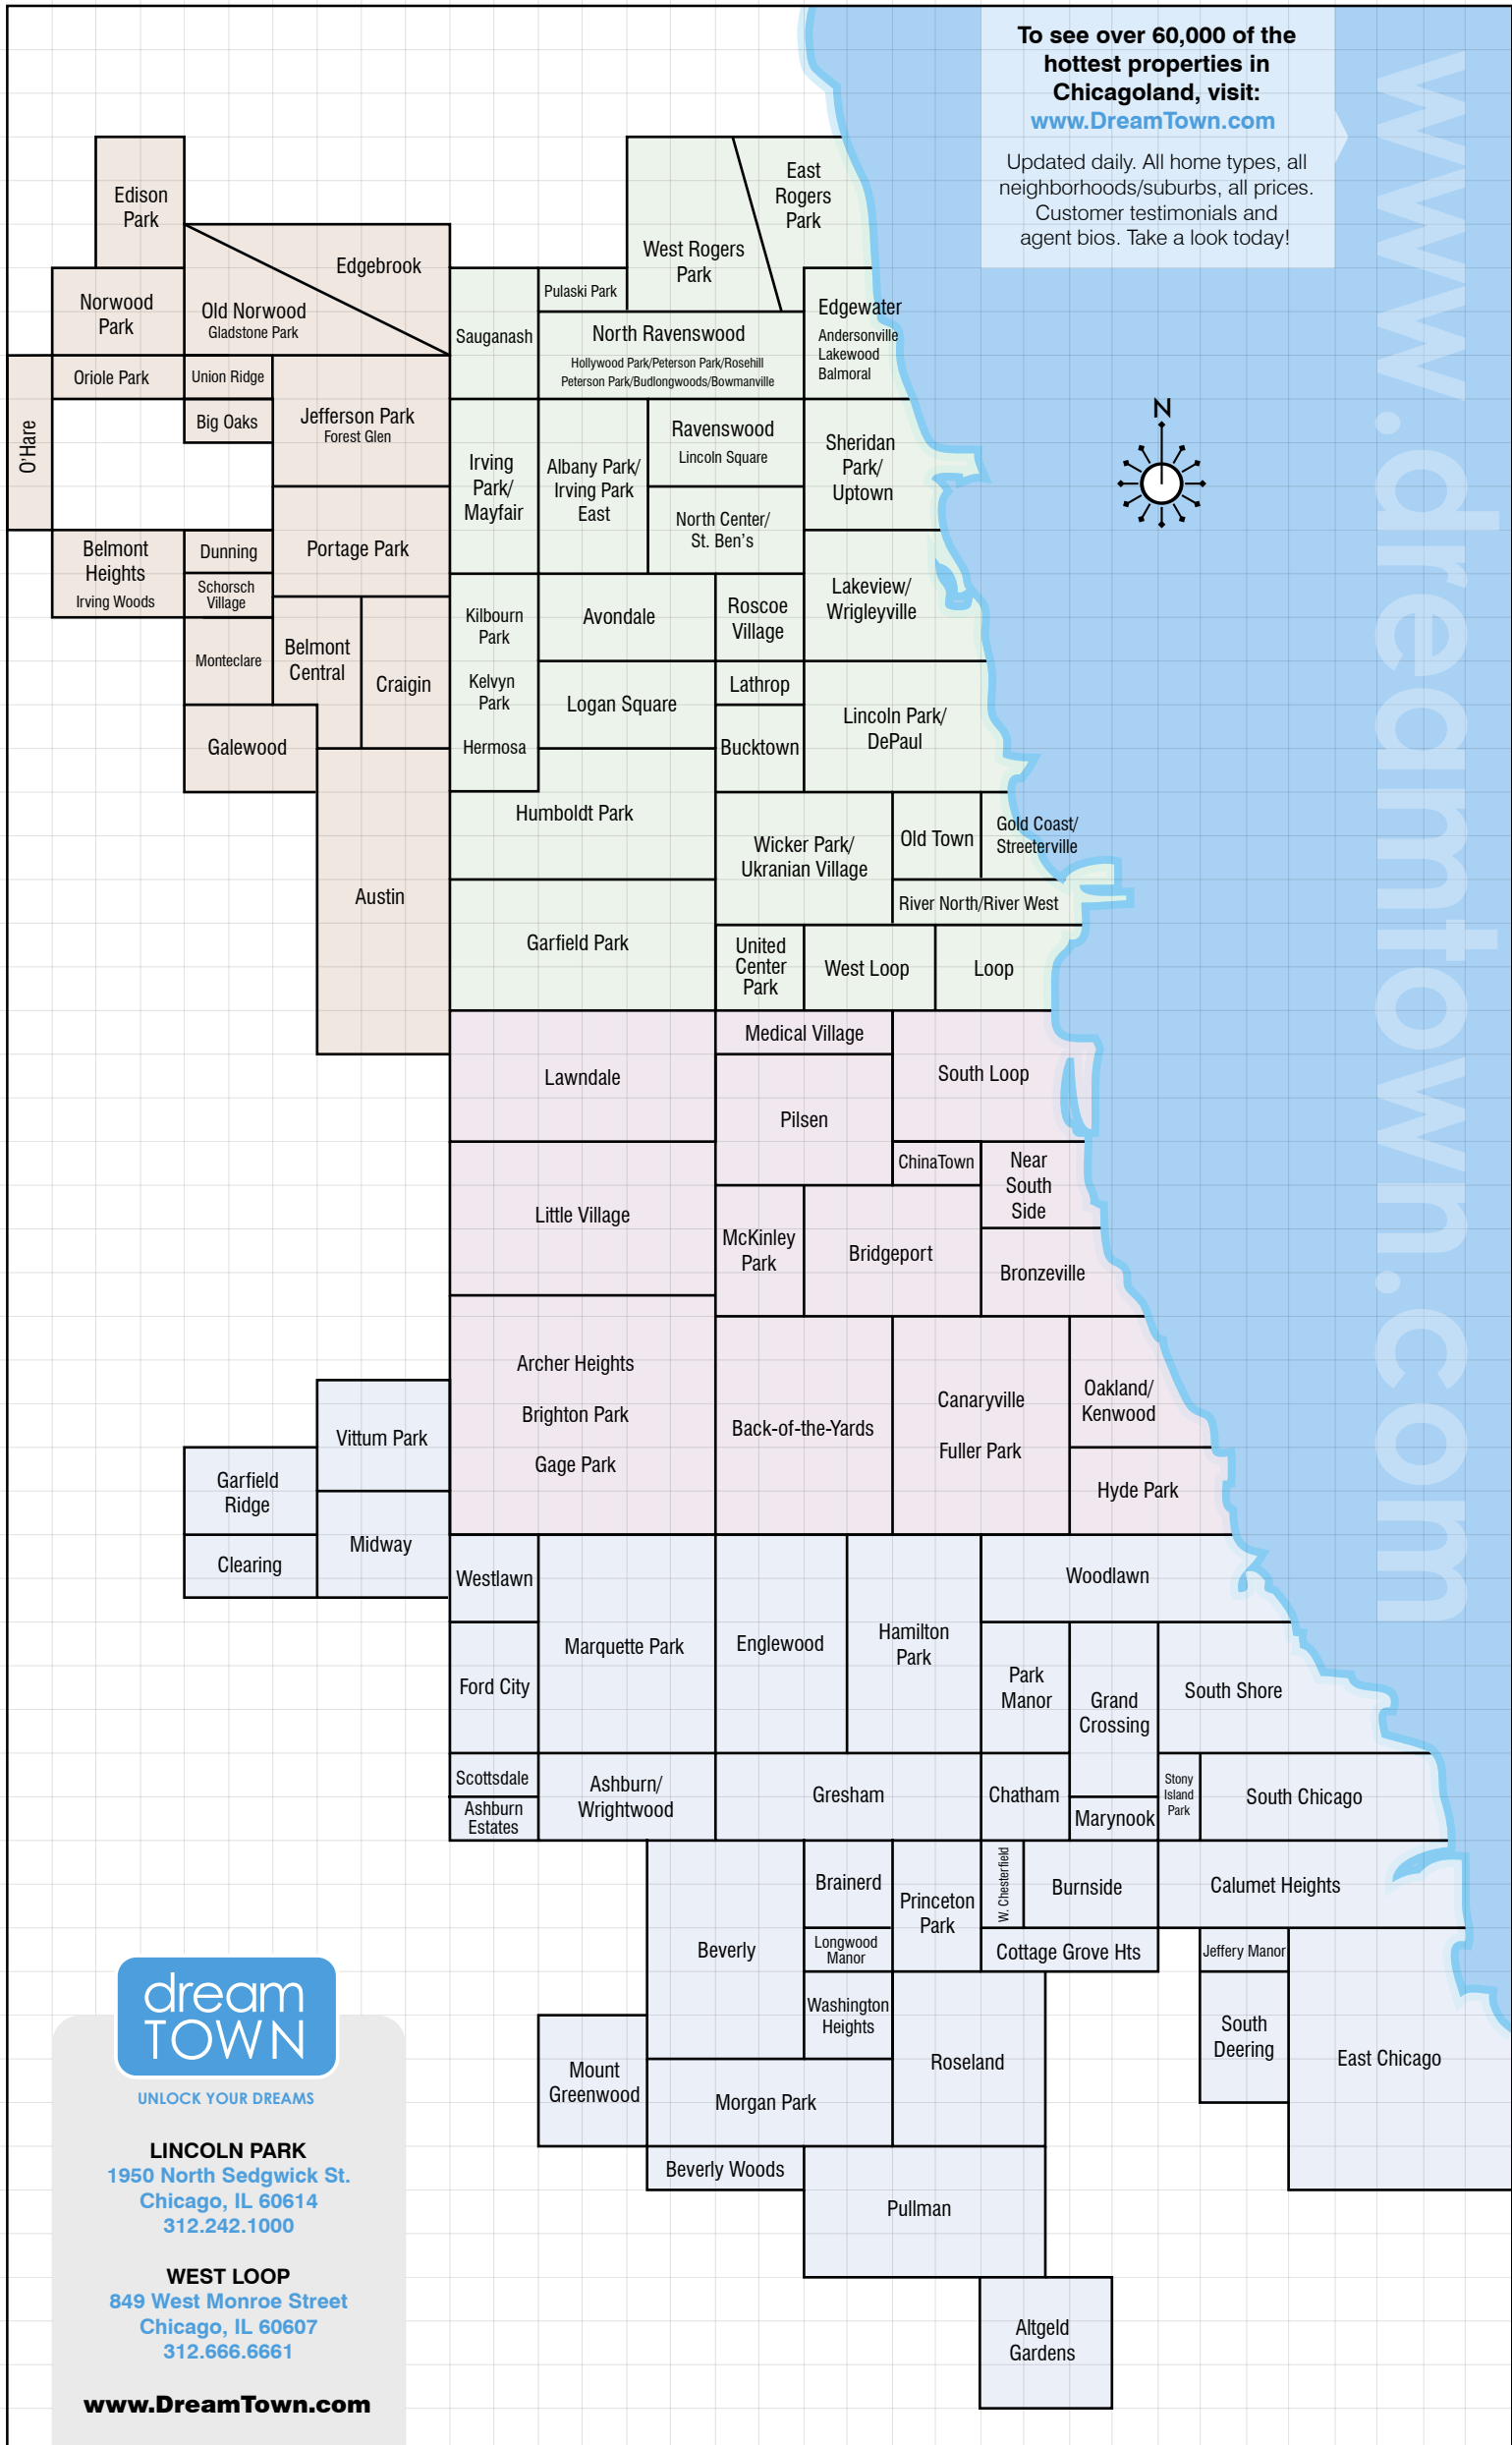

# CHICAGO NEIGHBORHOODS MAP

©2005 Dream Town Realty Inc.

PUEBLO Pacific ORIOLE Harlem NEWCASTLE Narragansett AUSTIN Central LARAMIE Cicero KOSTNER Pulaski CENTRAL PARK Kedzie CALIFORNIA Western DAMEN Ashland RACINE Halsted STEWART State KING Cottage Grove WOODLAWN Stony Island JEFFERY Yates MANISTEE Brandon AVENUE L Avenue C

8000 N  
7200 N  
6400 N  
5600 N  
4800 N  
4000 N  
3200 N  
2400 N  
1600 N  
800 N  
0  
1200 S  
2200 S  
3100 S  
3900 S  
4700 S  
5500 S  
6300 S  
7100 S  
7900 S  
8700 S  
9500 S  
10300 S  
11100 S  
11900 S  
12700 S  
13500 S

8000 W 7200 W 6400 W 5600 W 4800 W 4000 W 3200 W 2400 W 1600 W 800 W 0 800 E 1600 E 2400 E 3200 E 4000 E

Oakton  
HOWARD  
Touhy  
PRATT  
Devon  
PETERSON  
Bryn Mawr  
FOSTER  
Lawrence  
MONTROSE  
Irving Park  
ADDISON  
Belmont  
DIVERSEY  
Fullerton  
ARMITAGE  
North  
DIVISION  
Chicago  
LAKE  
Madison  
HARRISON  
Roosevelt  
16th  
Cermak  
26th  
31st  
35th  
Pershing  
43rd  
47th  
51st  
55th  
59th  
63rd  
MARQUETTE  
71st  
75th  
79th  
83rd  
87th  
91st  
95th  
99th  
103rd  
107th  
111th  
115th  
119th  
123rd  
127th  
131st  
135th  
139th

**dream TOWN**

UNLOCK YOUR DREAMS

**LINCOLN PARK**  
1950 North Sedgwick St.  
Chicago, IL 60614  
312.242.1000

**WEST LOOP**  
849 West Monroe Street  
Chicago, IL 60607  
312.666.6661

[www.DreamTown.com](http://www.DreamTown.com)